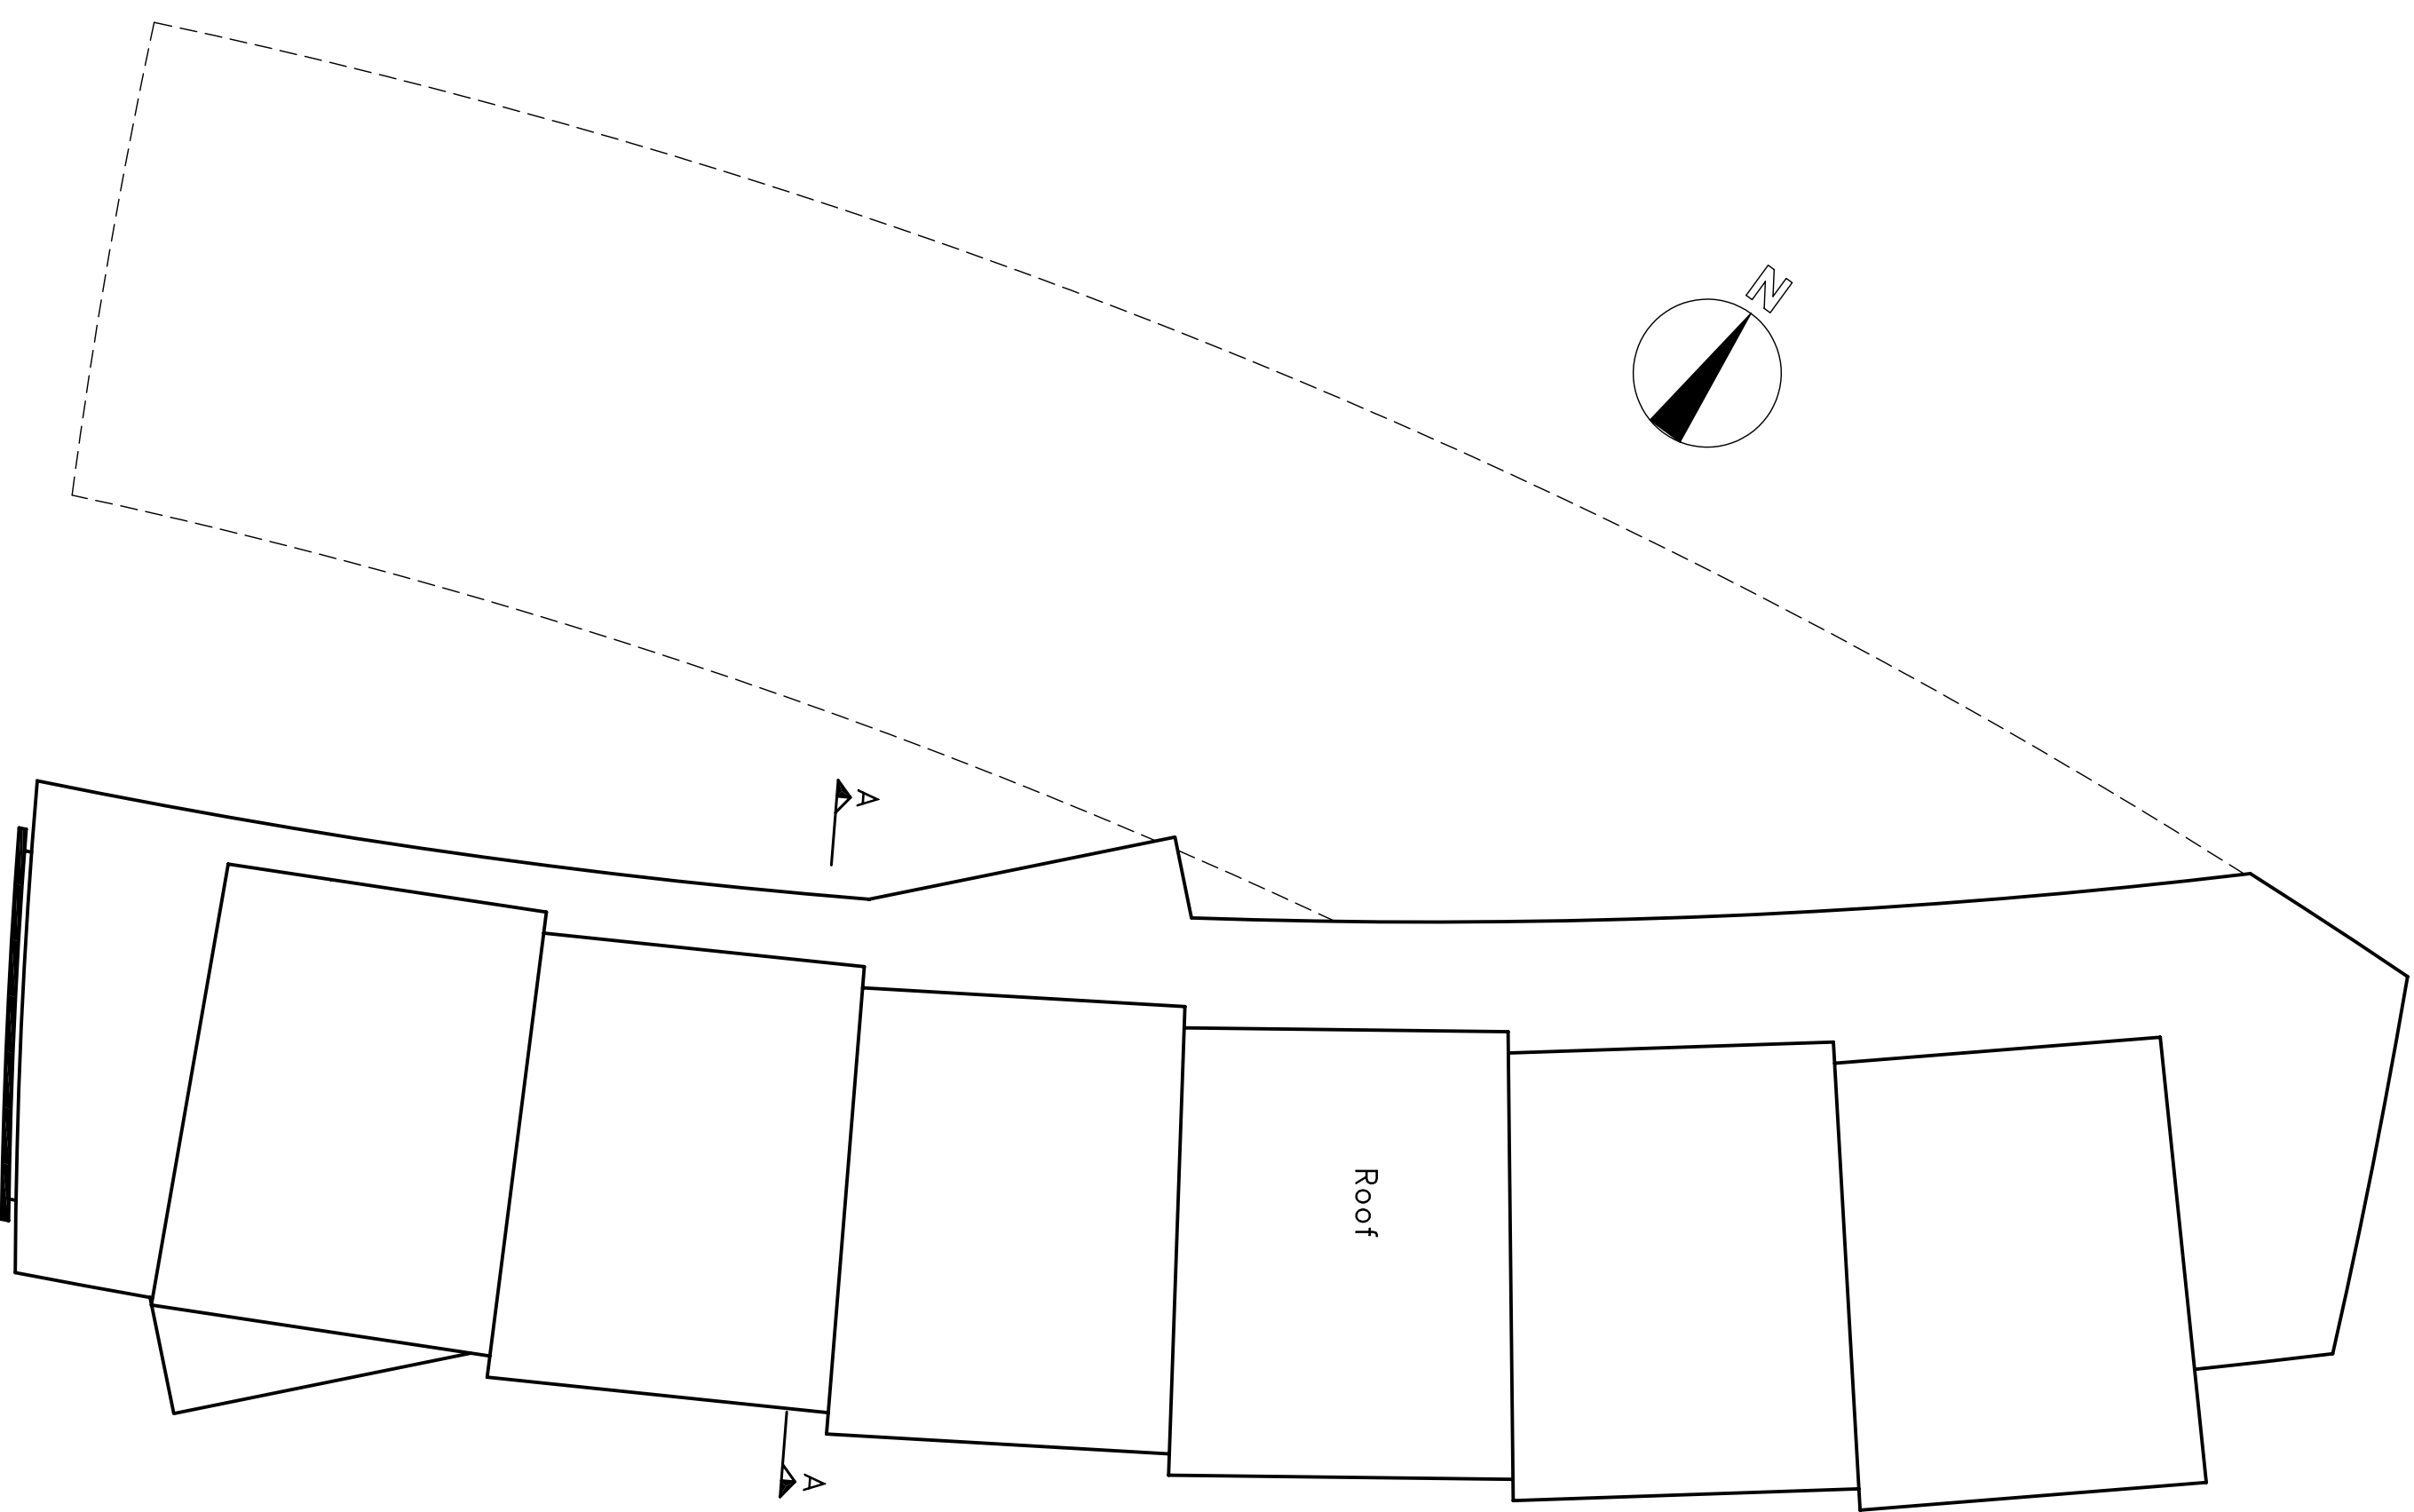

New Fine Arts Building, UMass

Site Plan, 1/32" = 1'

by Alexander C. Schreyer

New Fine Arts Building, UMass

Floor 1, 1/16" = 1'

by Alexander C. Schreyer

New Fine Arts Building, UMass

New Fine Arts Building, UMass

Section A, 1/8" = 1'

Section B, 1/16" = 1'

New Fine Arts Building, UMass

Sections, Various Scales

by Alexander C. Schreyer