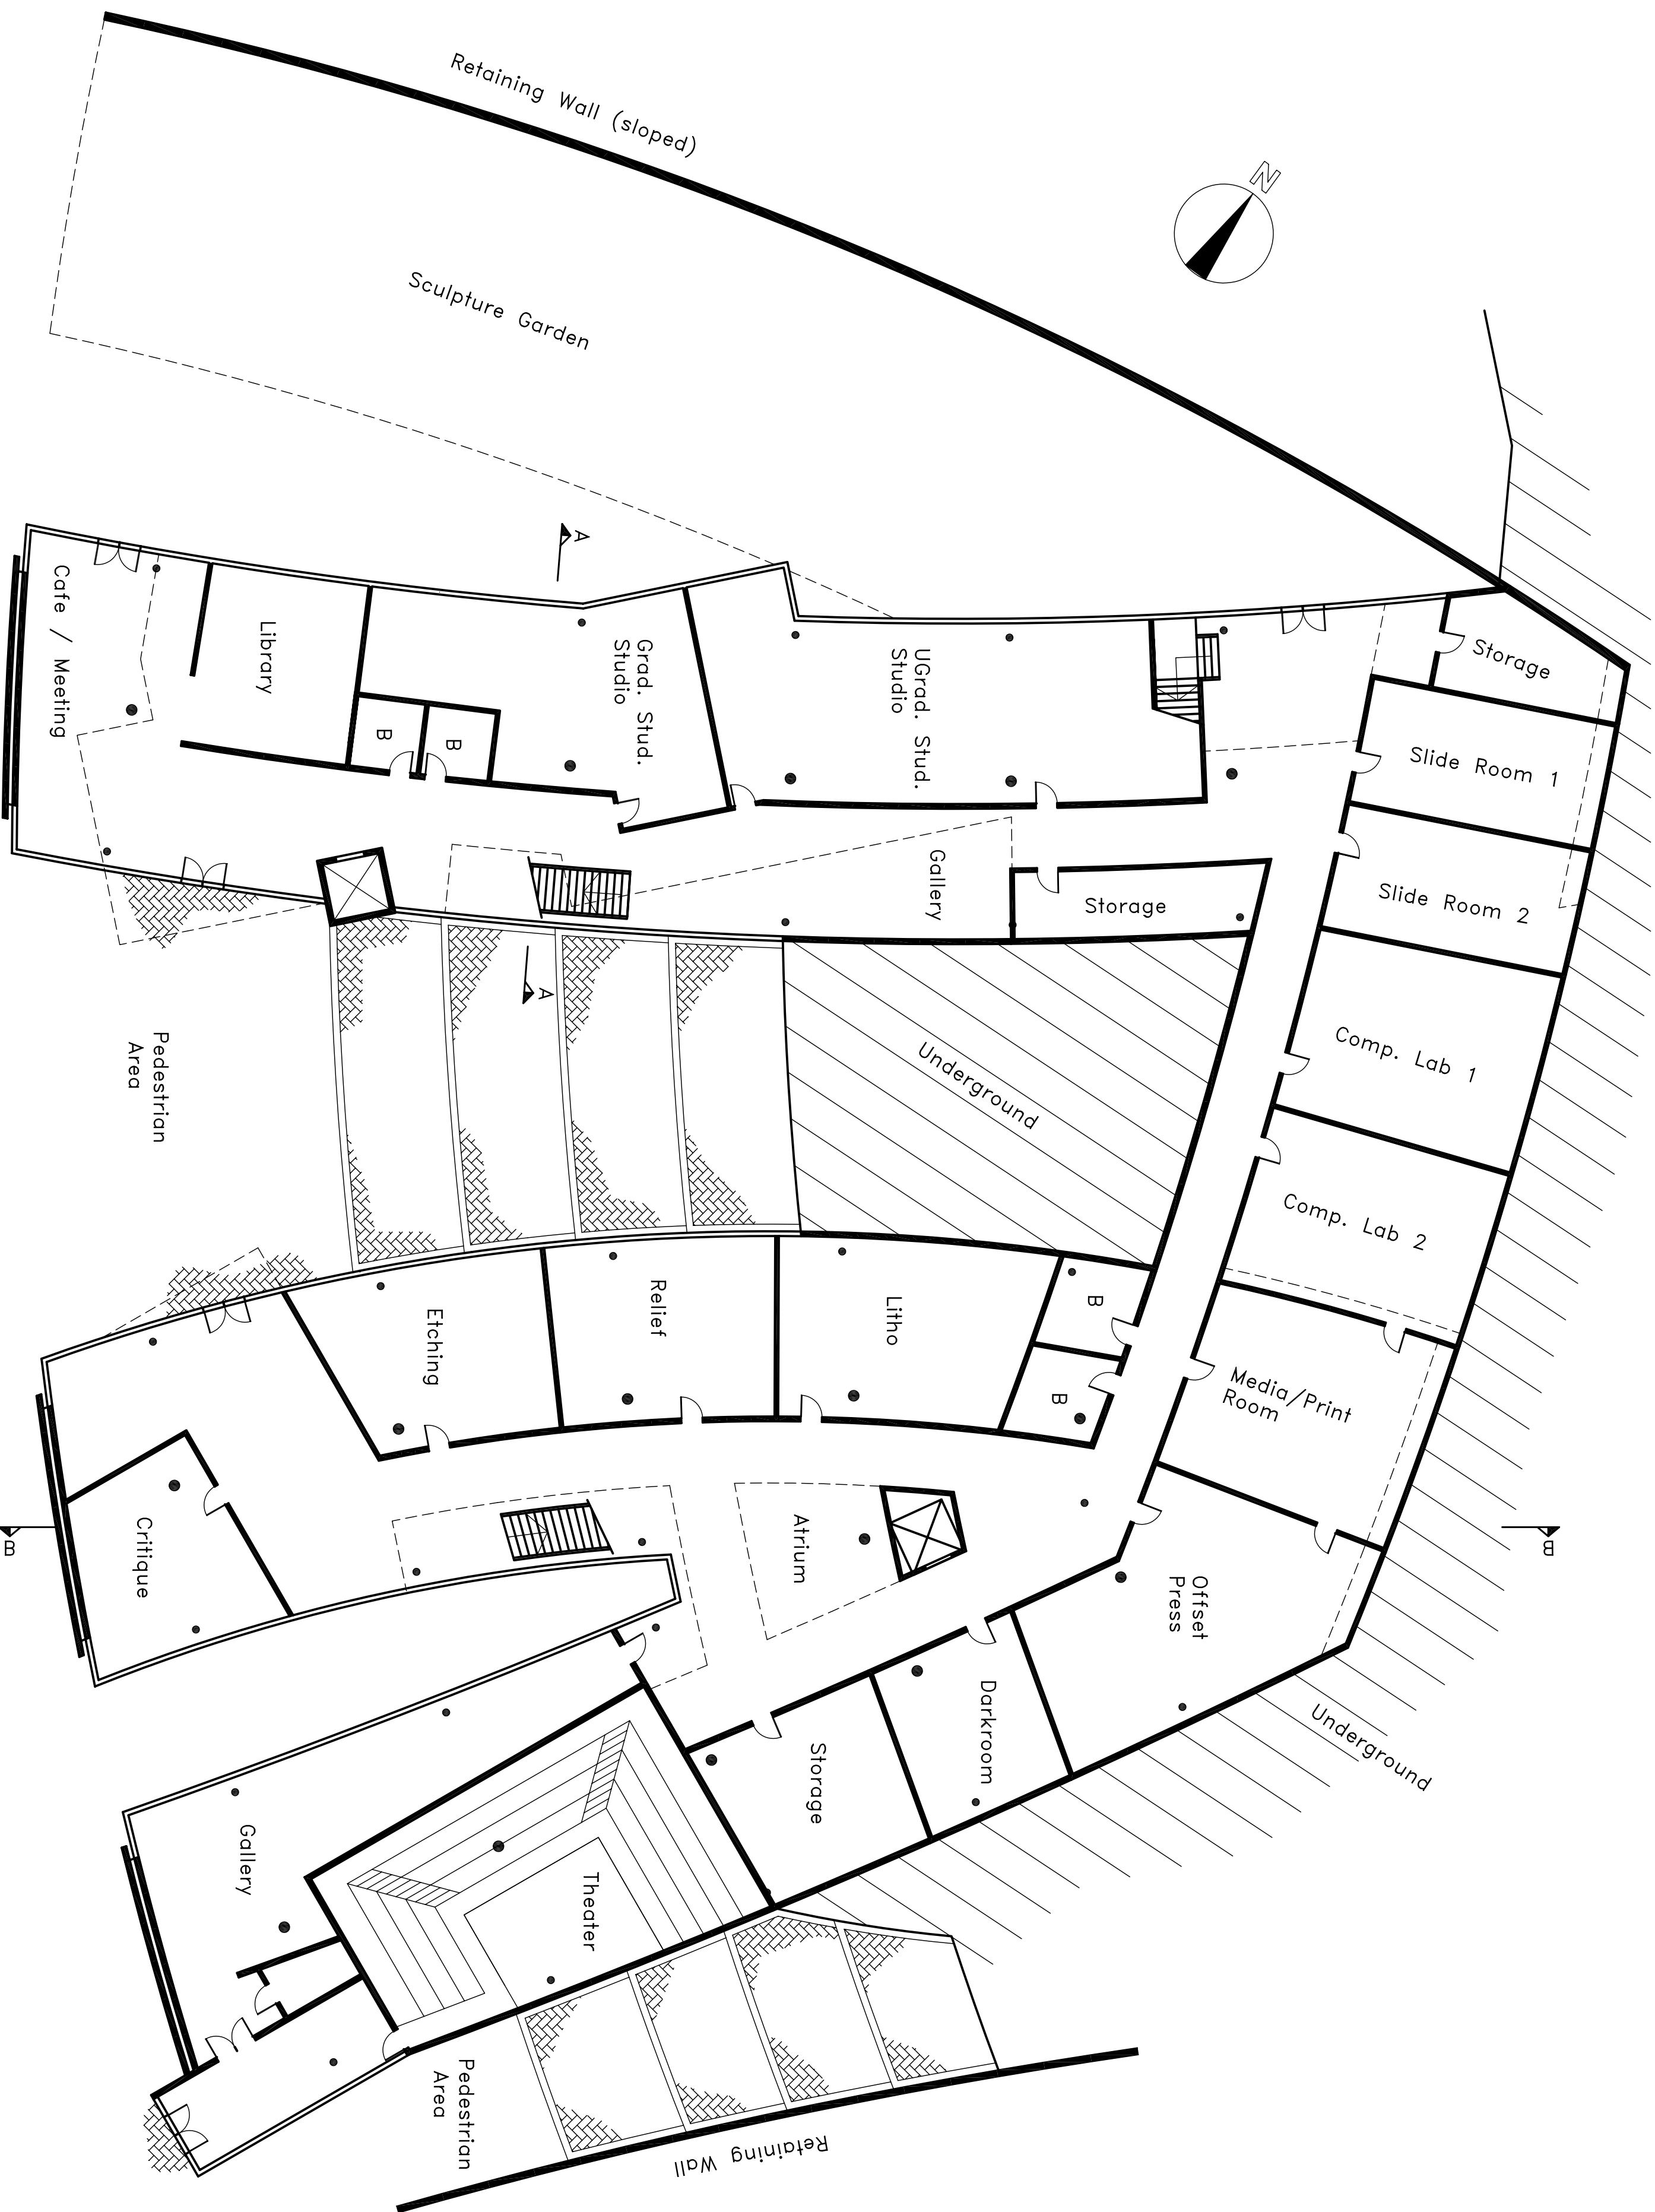

New Fine Arts Building, UMass

Site Plan, 1/32" = 1'

by Alexander C. Schreyer

New Fine Arts Building, UMass

Floor 1, 1/16" = 1'

by Alexander C. Schreyer

New Fine Arts Building, UMass

New Fine Arts Building, UMass

Section A, 1/8" = 1'

Section B, 1/16" = 1'

New Fine Arts Building, UMass

Sections, Various Scales

by Alexander C. Schreyer