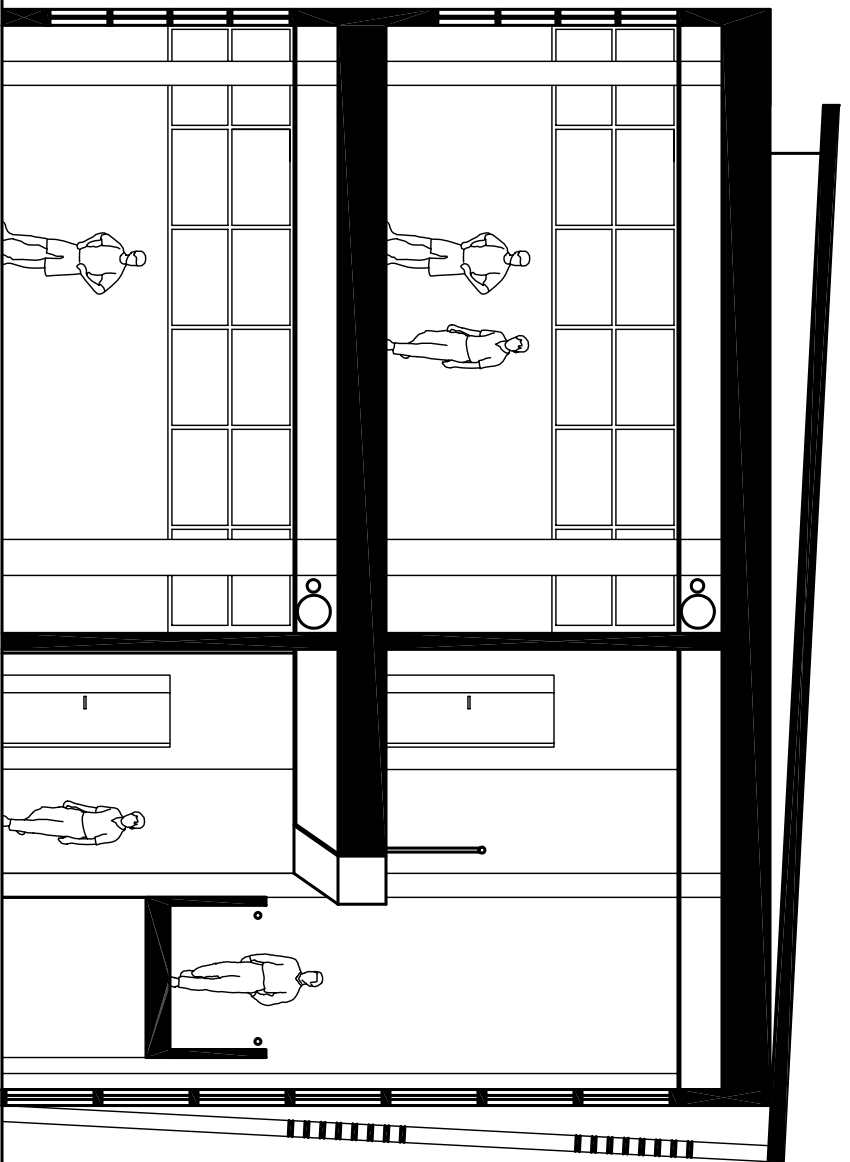

New Fine Arts Building, UMass

Site Plan, 1/32" = 1'

by Alexander C. Schreyer

New Fine Arts Building, UMass

Floor 1, 1/16" = 1'

by Alexander C. Schreyer

New Fine Arts Building, UMass

New Fine Arts Building, UMass

Section A, 1/8" = 1'

Section B, 1/16" = 1'

New Fine Arts Building, UMass

Sections, Various Scales

by Alexander C. Schreyer