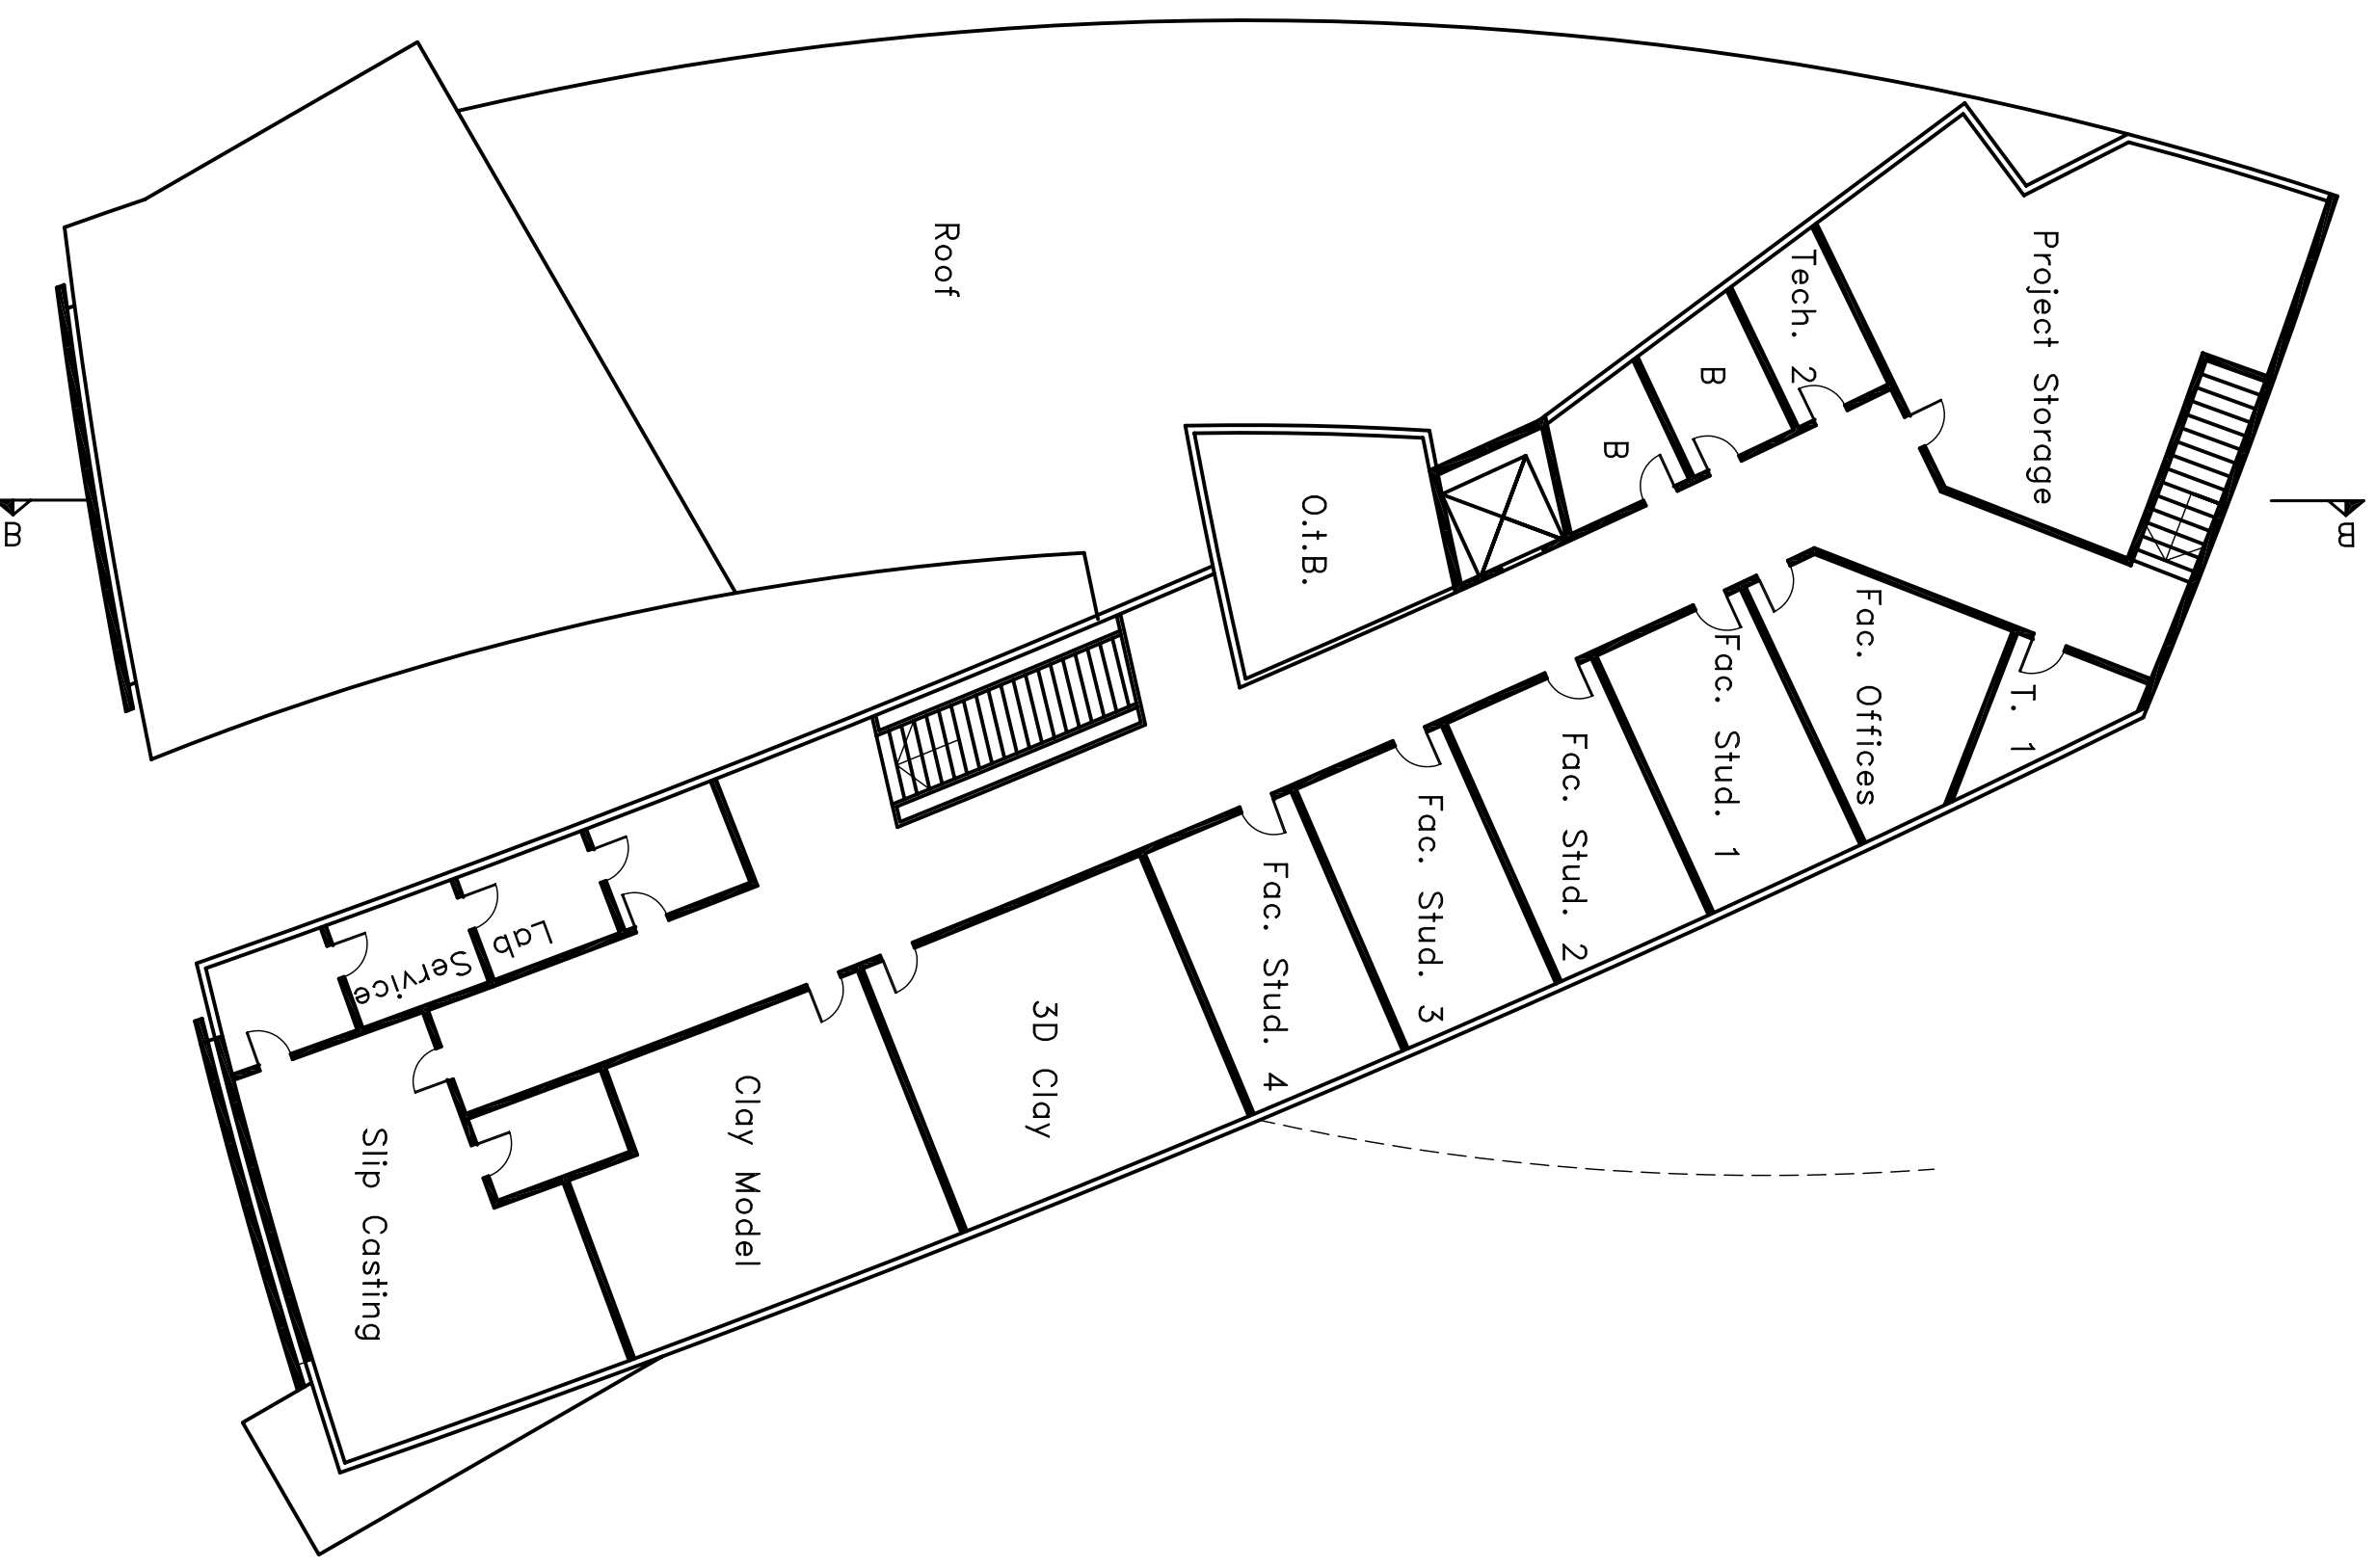

New Fine Arts Building, UMass

Site Plan, 1/32" = 1'

by Alexander C. Schreyer

New Fine Arts Building, UMass

Floor 1, 1/16" = 1'

by Alexander C. Schreyer

New Fine Arts Building, UMass

New Fine Arts Building, UMass

Section A, 1/8" = 1'

Section B, 1/16" = 1'

New Fine Arts Building, UMass

Sections, Various Scales

by Alexander C. Schreyer